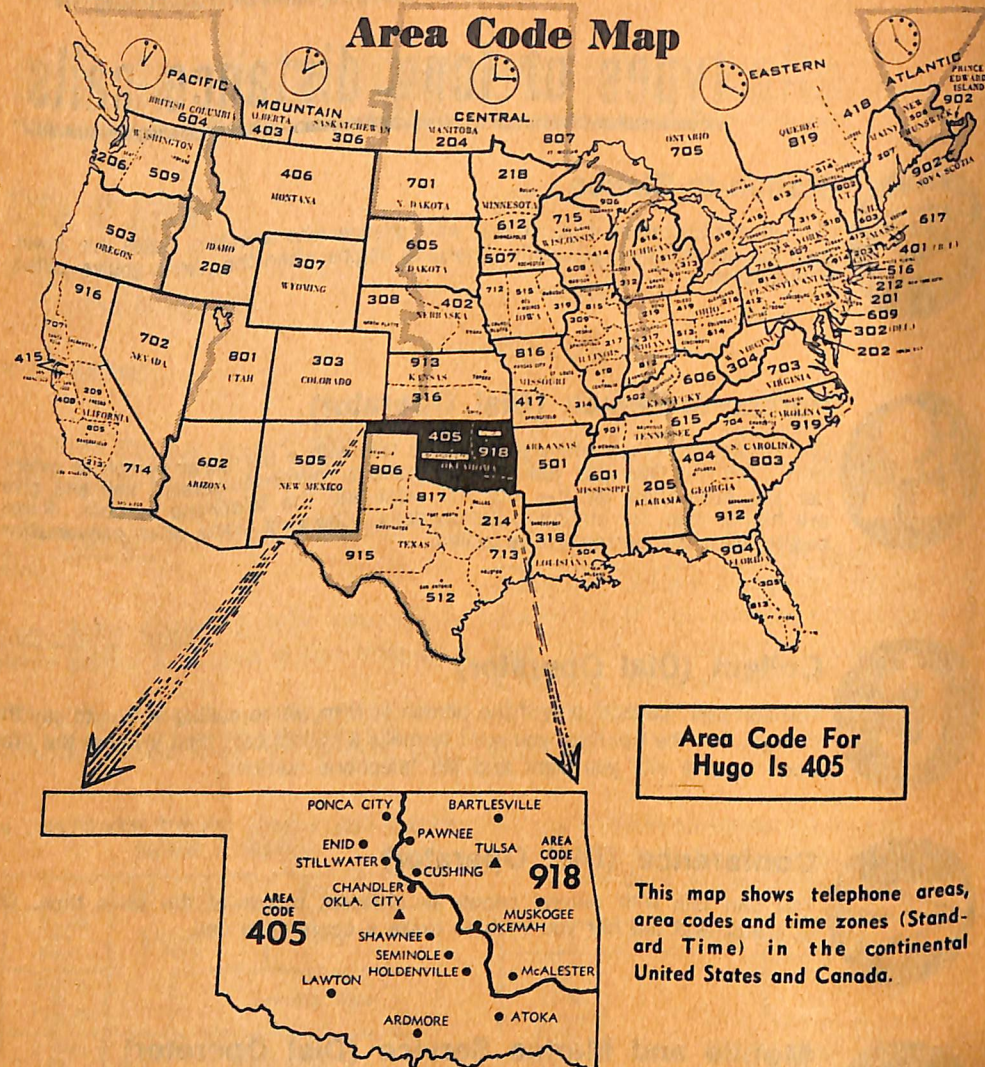

Area Code Map

Area Code For
Hugo Is 405

This map shows telephone areas, area codes and time zones (Standard Time) in the continental United States and Canada.

AREA CODES FOR STATES AND SELECTED CITIES TO OBTAIN AREA CODES FOR POINTS NOT LISTED, DIAL OPERATOR